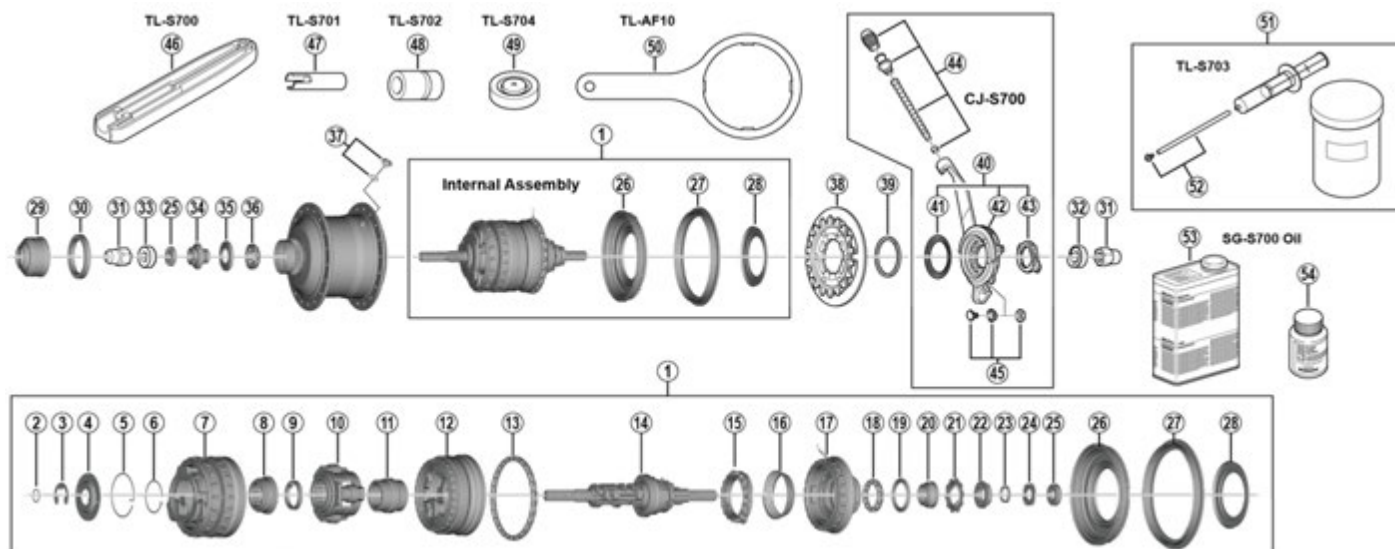

## ALFINE 11-speed Internal Hub SG-S7001-11

ITEM NO.	SHIMANO CODE NO.	DESCRIPTION
1	Y3EN98010	Internal assembly (axle length 187 mm)
2	Y37E08000	O-ring
3	Y34R79000	Snap ring (diameter 12 mm / 1.0 mm)
4	Y37R78000	Carrier hold plate
5	Y37R80000	Carrier 3 slide spring
6	Y37R81000	Sun Gear 4 slide spring
7	Y37R98020	Carrier 3 unit
8	Y3EN09000	Sun gear 4
9	Y37R56000	Sun gear 3 guide ring
10	Y3EN98020	Carrier 2 unit
11	Y3EN07000	Sun gear 2
12	Y3EN98030	Carrier 1 unit
13	Y37R98050	Ball retainer S (3/16" x 26)
14	Y3EN98040	Hub axle unit (axle length 187 mm)
15	Y3EN98050	Clutch unit
16	Y34R21000	Return spring A
17	Y3EN98060	Driver unit
18	Y34R98070	Ball retainer P (3/16" x 13)
19	Y37R18000	Seal ring R
20	Y37R17000	Right-hand cone
21	Y37R16000	Drive plate seal
22	Y37R98090	Lock washer
23	Y37R15000	Lock washer seal
24	Y37R12000	Joint nut stop washer
25	Y37R11000	Serrated lock nut (4.4 mm)
26	Y37R98100	Right-hand dust cap A with seal
27	Y35Z20000	Chain guard
28	Y37R75000	Right-hand dust cap D
29	Y37R74000	Rotor mount cover
30	Y37R82000	Rotor spacer
31	Y72A01000	Cap nut (3/8")
32	Y33Z20500	Non-turn washer 5R (yellow)
	Y33M39600	Non-turn washer 6R (silver)
	Y33M39700	Non-turn washer 7R (black)
	Y34R85010	Non-turn washer 8R (dark blue)
	Y33M9801T	Non-turn washer 9R (light green)